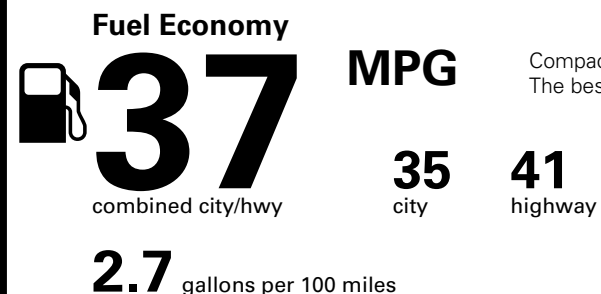

Additional Equipment

Full Tank of Gas	INCLUDED
Smartphone Display Package	$800.00
6.5" Smartphone Link Display Audio (SDA) system - Apple CarPlay™ and Android Auto™ compatibility - AM/FM/CD/MP3 audio system 15" Dark chrome alloy wheels - Steering wheel voice controls	
Accy Fog Lights	$295.00
Cargo Package	$105.00
- Cargo mat - Cargo met	
Accy Wheel Locks	$65.00
Accy Carpeted Floor Mats and Portfolio	$135.00
Accy Armrest Console	$185.00

This vehicle is equipped with bumpers that can withstand an impact of 2.5 miles per hour with no damage to the vehicle's body and safety systems, although the bumper and related components may sustain damage. The bumper system on this vehicle conforms to the current federal bumper standard of 2.5 miles per hour.

MSRP*:	$15,995.00
Total Additional Equipment:	$1,585.00
Subtotal:	$17,580.00
Destination/Handling:	$945.00
Total MSRP*:	$18,525.00

*MSRP (Manufacturer's Suggested Retail Price)

Visit us at www.mitsubishicars.com

EPA DOT Fuel Economy and Environment

Gasoline Vehicle

Compact Cars range from 14 to 119 MPG. The best vehicle rates 136 MPGe.

You save $1,750
in fuel costs over 5 years compared to the average new vehicle.

Annual fuel cost $1,050